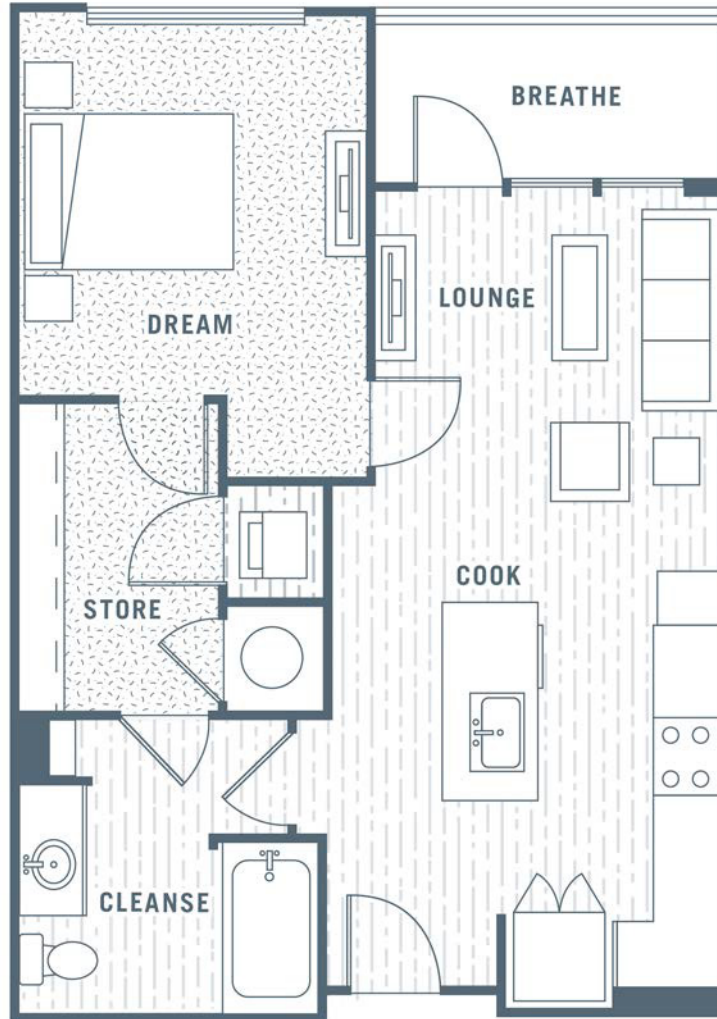

A1

1 BED / 1 BATH

681
SQ. FT.

 SOLIS NORTH GULCH	600 11th Avenue N Nashville, TN 37203
	615-988-8580 www.solisnorthgulch.com

Floor plans are artist's rendering. All dimensions are approximate. Actual product and specifications may vary in dimension or detail. Not all features are available in every apartment. Prices and availability are subject to change. Please see a representative for details.