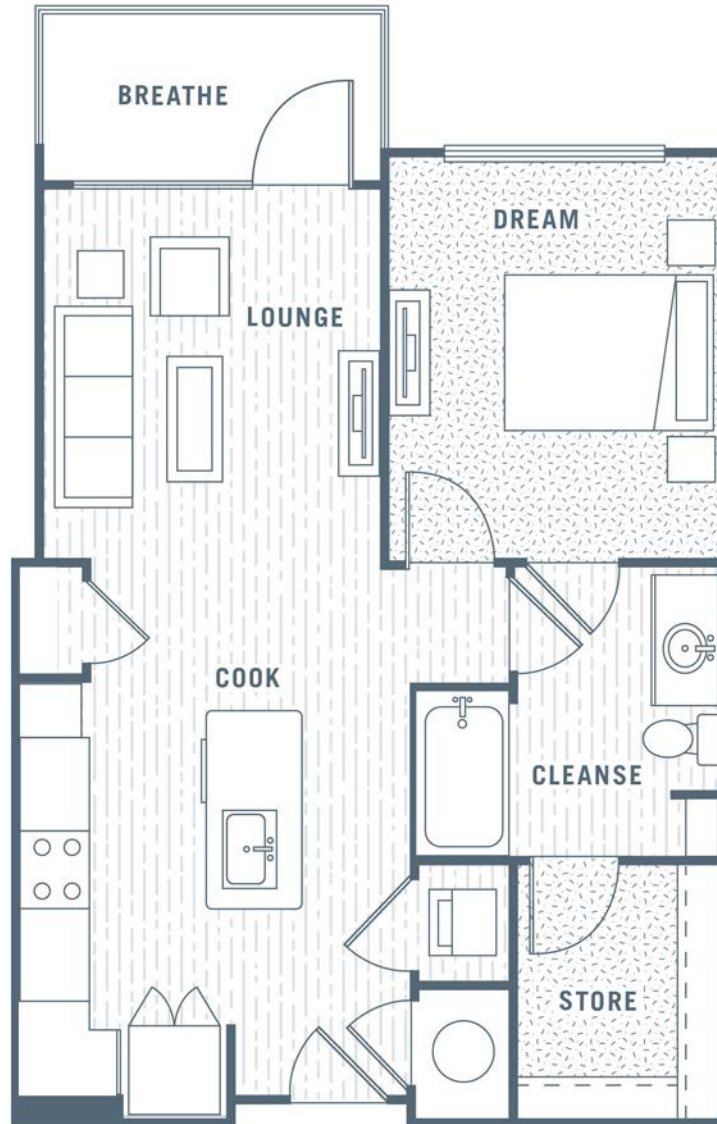

A2

1 BED / 1 BATH

700 SQ. FT.

	600 11th Avenue N Nashville, TN 37203
	615-988-8580 www.solisnorthgulch.com

Floor plans are artist's rendering. All dimensions are approximate. Actual product and specifications may vary in dimension or detail. Not all features are available in every apartment. Prices and availability are subject to change. Please see a representative for details.