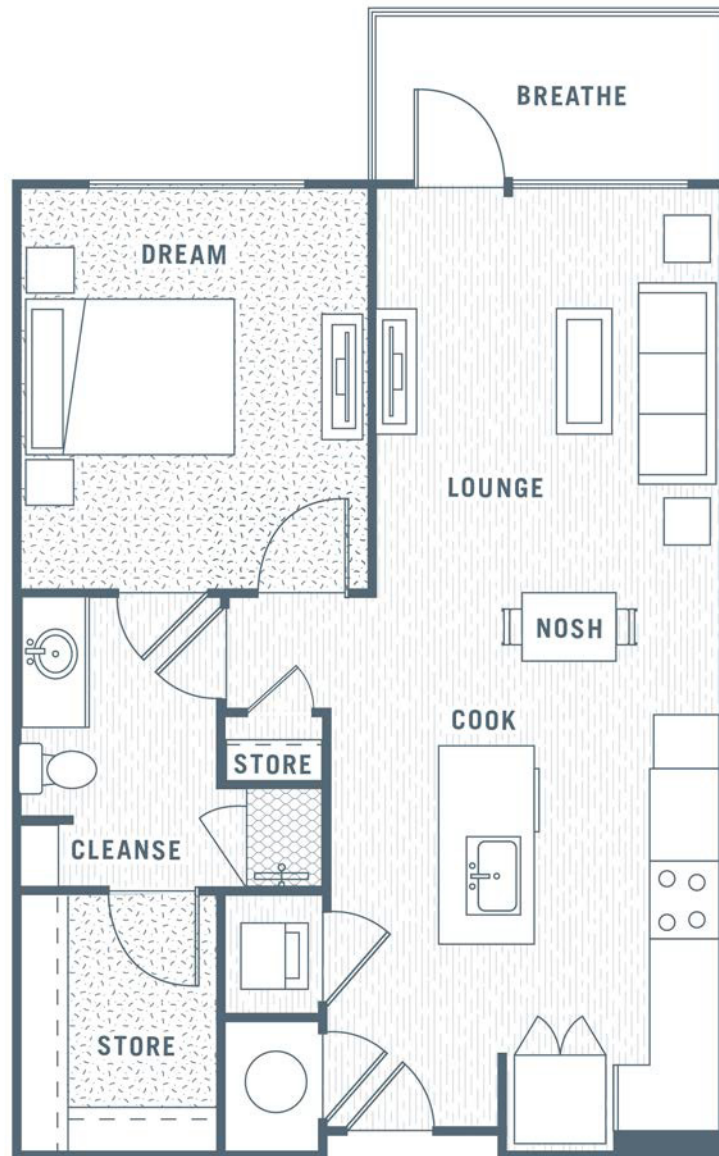

A3

1 BED / 1 BATH

720 SQ. FT.

 SOLIS NORTH GULCH	600 11th Avenue N Nashville, TN 37203
	615-988-8580 www.solisnorthgulch.com

Floor plans are artist's rendering. All dimensions are approximate. Actual product and specifications may vary in dimension or detail. Not all features are available in every apartment. Prices and availability are subject to change. Please see a representative for details.