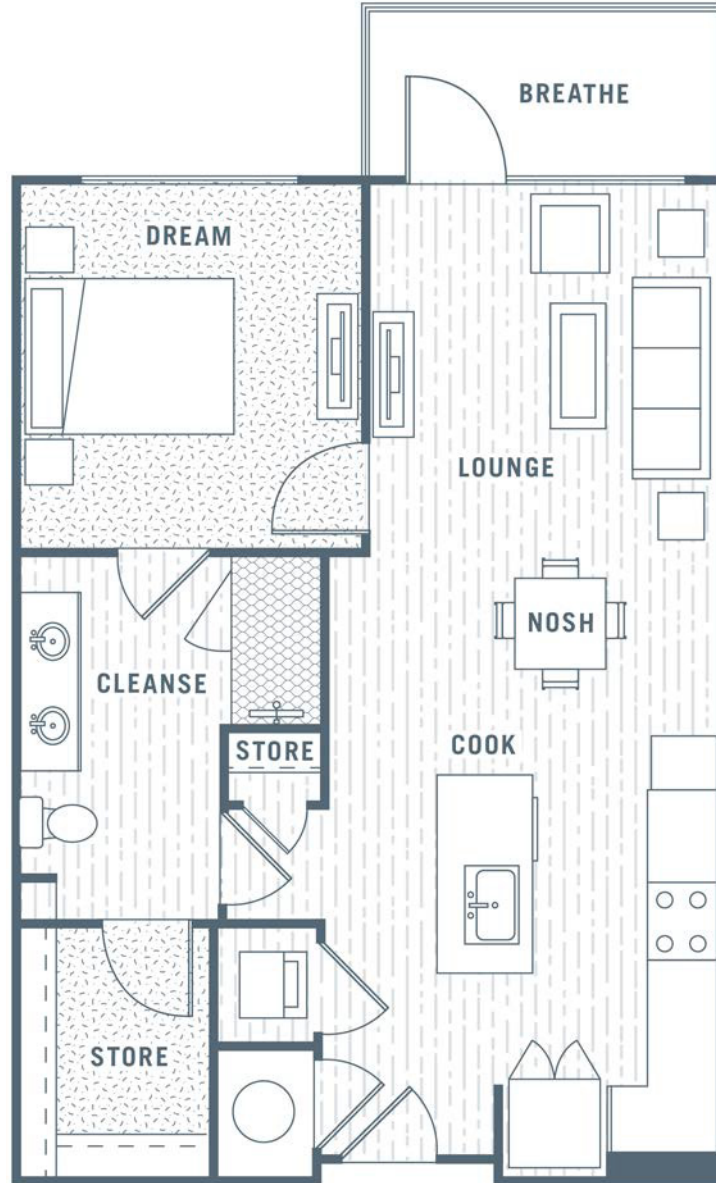

A4

1 BED / 1 BATH

748 SQ. FT.

SOLIS
NORTH GULCH

600 11th Avenue N | Nashville, TN 37203

615-988-8580 | www.solisnorthgulch.com

Floor plans are artist's rendering. All dimensions are approximate. Actual product and specifications may vary in dimension or detail. Not all features are available in every apartment. Prices and availability are subject to change. Please see a representative for details.