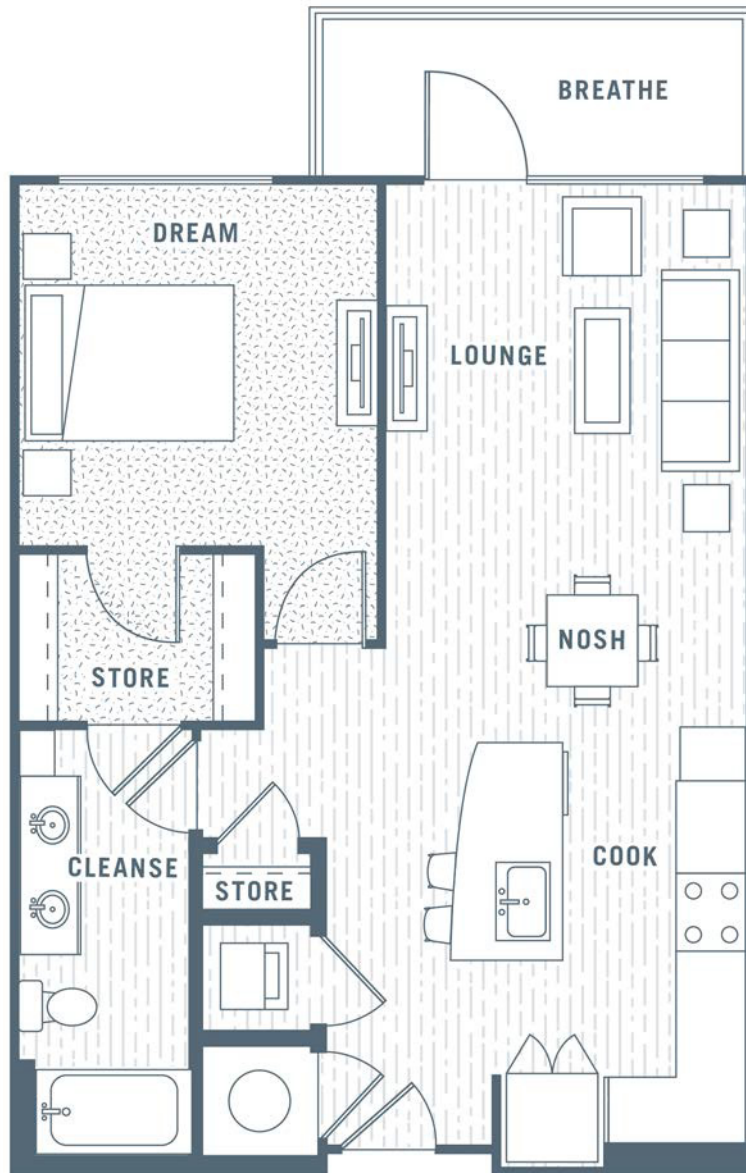

A6

1 BED / 1 BATH

784 SQ. FT.

SOLIS
NORTH GULCH

600 11th Avenue N | Nashville, TN 37203

615-988-8580 | www.solisnorthgulch.com

Floor plans are artist's rendering. All dimensions are approximate. Actual product and specifications may vary in dimension or detail. Not all features are available in every apartment. Prices and availability are subject to change. Please see a representative for details.