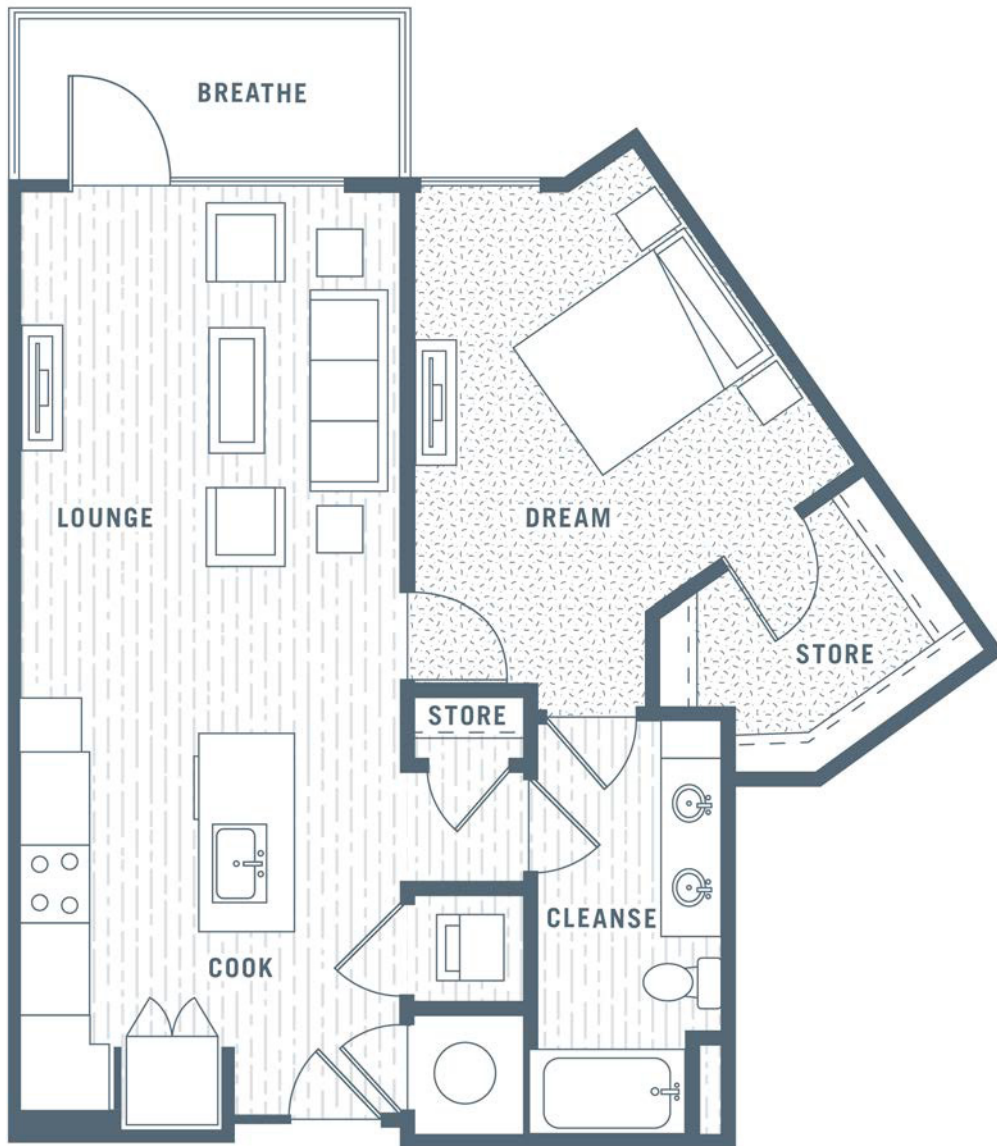

A7

1 BED / 1 BATH

821
SQ. FT.

| | |
|--|---|
|  SOLIS NORTH GULCH | 600 11th Avenue N Nashville, TN 37203 |
| | 615-988-8580 www.solisnorthgulch.com |

Floor plans are artist's rendering. All dimensions are approximate. Actual product and specifications may vary in dimension or detail. Not all features are available in every apartment. Prices and availability are subject to change. Please see a representative for details.