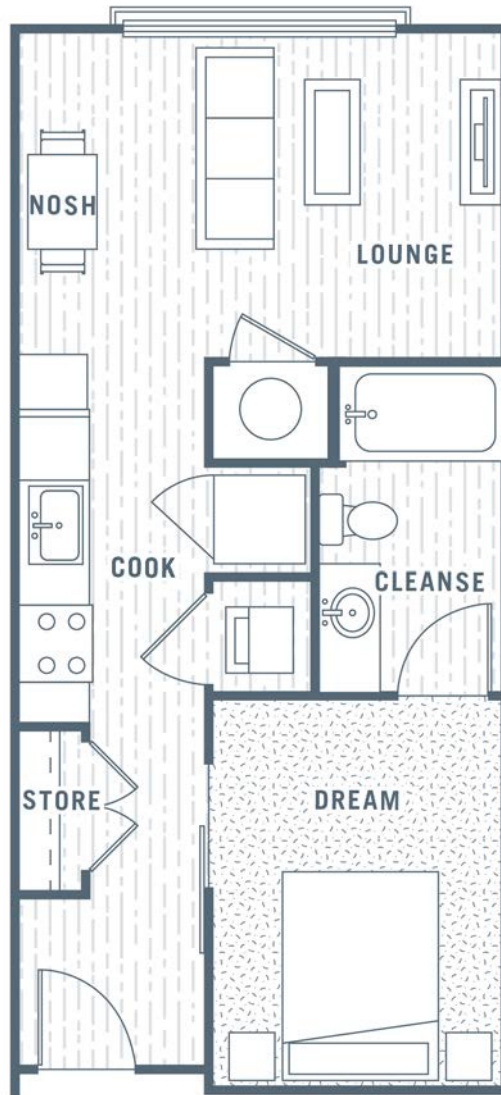

# S2

STUDIO / 1 BATH

# 551 SQ. FT.

 <b>SOLIS</b> NORTH GULCH	600 11th Avenue N   Nashville, TN 37203
	615-988-8580   <a href="http://www.solisnorthgulch.com">www.solisnorthgulch.com</a>

*Floor plans are artist's rendering. All dimensions are approximate. Actual product and specifications may vary in dimension or detail. Not all features are available in every apartment. Prices and availability are subject to change. Please see a representative for details.*