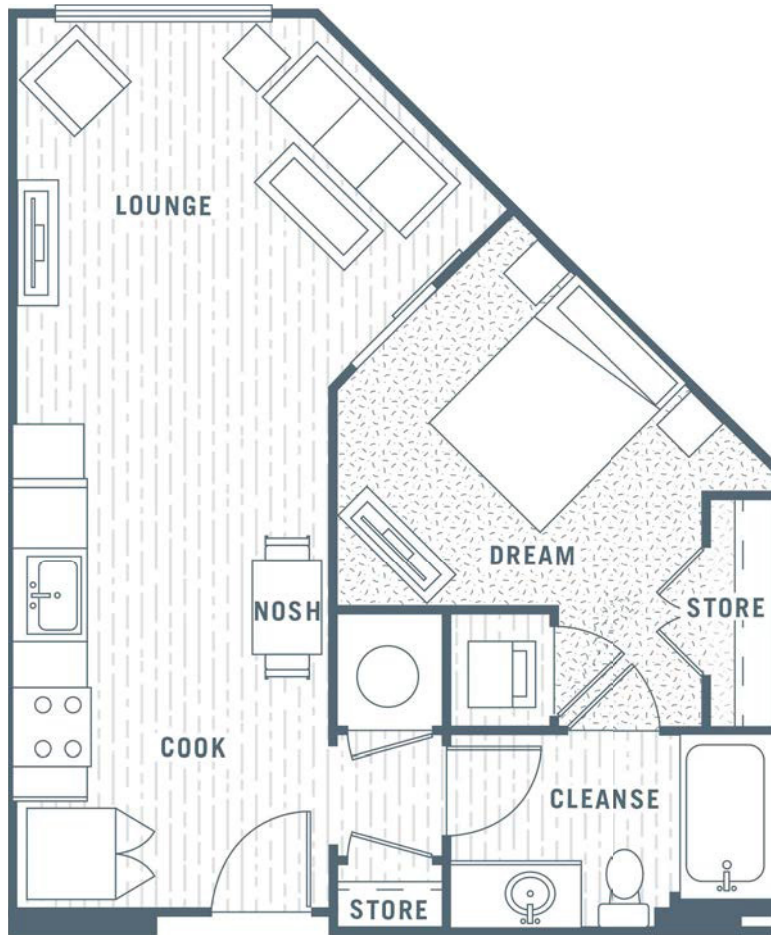

S3

STUDIO / 1 BATH

632

SQ. FT.

 SOLIS NORTH GULCH	600 11th Avenue N Nashville, TN 37203
	615-988-8580 www.solisnorthgulch.com

Floor plans are artist's rendering. All dimensions are approximate. Actual product and specifications may vary in dimension or detail. Not all features are available in every apartment. Prices and availability are subject to change. Please see a representative for details.